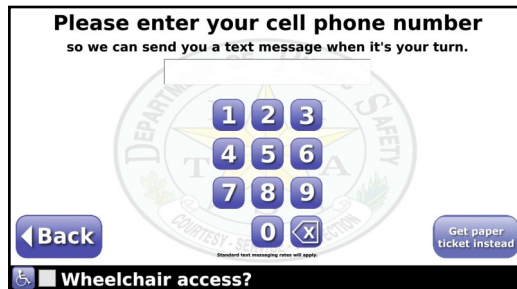

Additional Commands

If you chose to receive text notifications, you can use these commands to manage your place in line:

- S – Status update
- L – Leave the queue
- M# – Request # minutes additional time
- W – Switch to voice call updates
- N# – Notify me # minutes before my turn